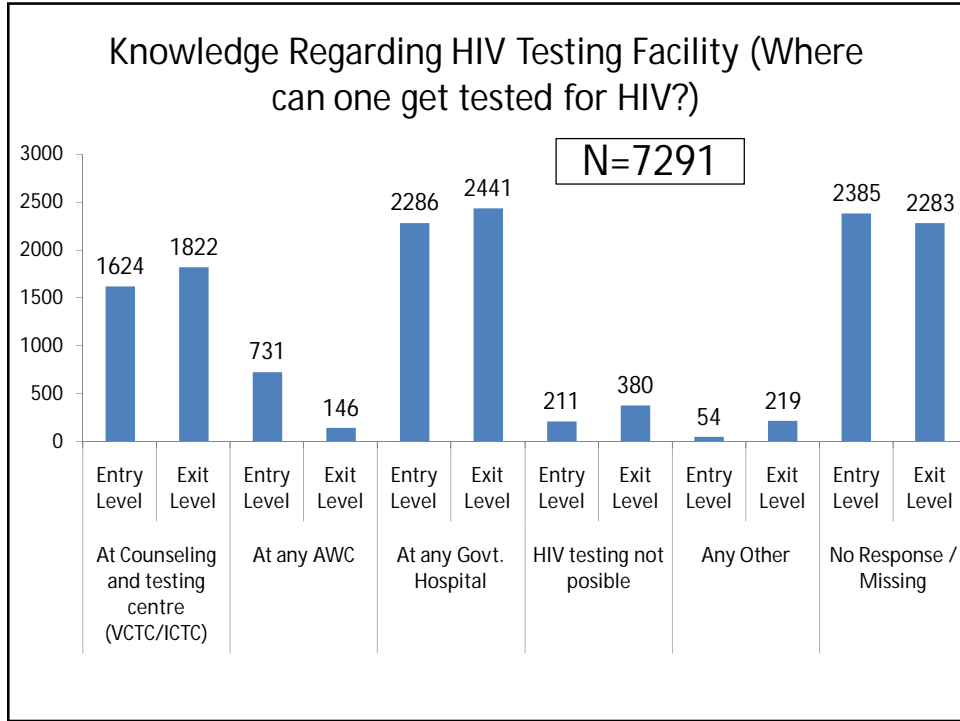

### Journey of Red Ribbon Express in Gujarat (Dec'09-Jan'10)

- 
- 6 Stations
  - 4 Districts
  - 13 Days
  - 4.27 lakhs people were reached through the RRE Campaign including 1.20 lakh people directly reached through Red Ribbon Express
  - Outreach Coverage through Bus - Bike Carvan and Road Shows 1.36 lakh