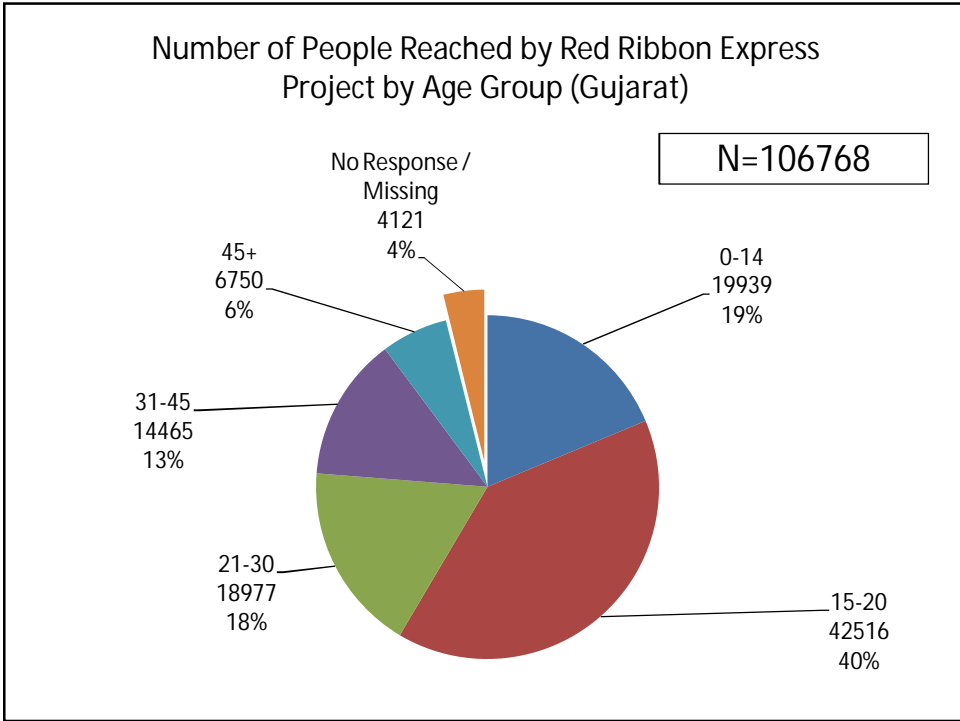

### Coverage of RRE in Gujarat – (Dec'09-Jan'10)

### Journey of Red Ribbon Express in Gujarat (Dec'09-Jan'10)

- 
- 6 Stations
  - 4 Districts
  - 13 Days
  - 4.27 lakhs people were reached through the RRE Campaign including 1.20 lakh people directly reached through Red Ribbon Express
  - Outreach Coverage through Bus - Bike Carvan and Road Shows 1.36 lakh