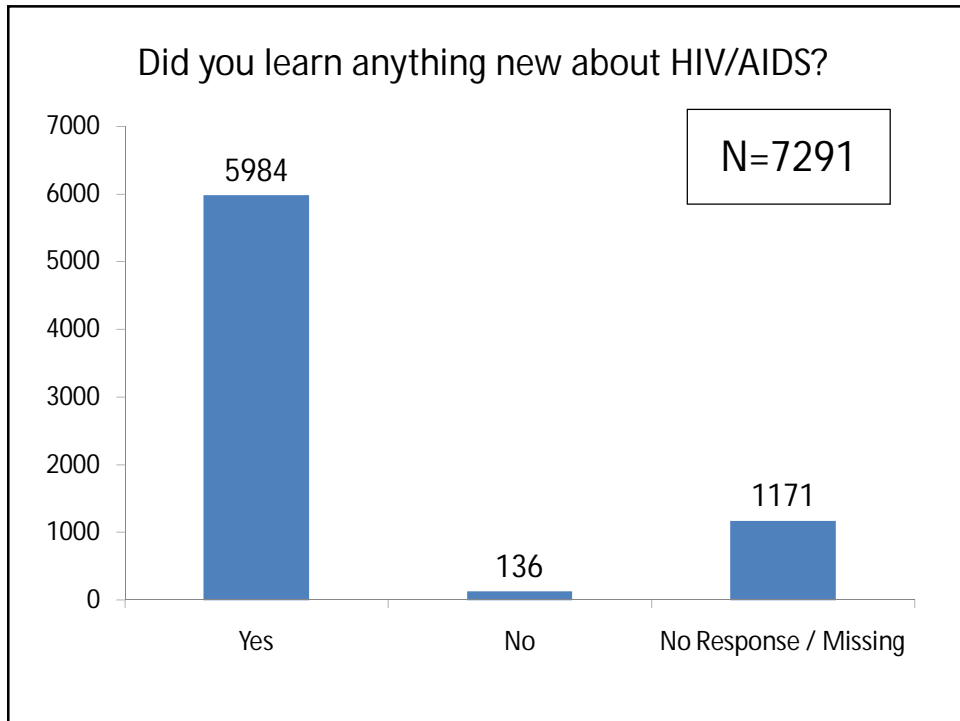

### Journey of Red Ribbon Express in Gujarat (Dec'09-Jan'10)

- 
- 6 Stations
  - 4 Districts
  - 13 Days
  - 4.27 lakhs people were reached through the RRE Campaign including 1.20 lakh people directly reached through Red Ribbon Express
  - Outreach Coverage through Bus - Bike Carvan and Road Shows 1.36 lakh