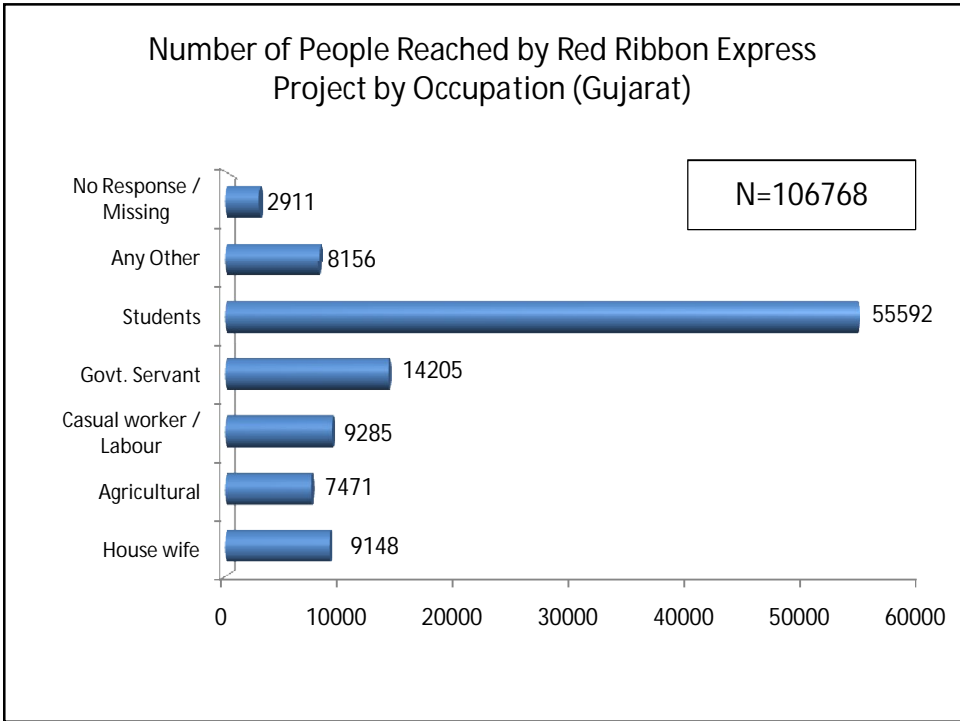

### Journey of Red Ribbon Express in Gujarat (Dec'09-Jan'10)

- 
- 6 Stations
  - 4 Districts
  - 13 Days
  - 4.27 lakhs people were reached through the RRE Campaign including 1.20 lakh people directly reached through Red Ribbon Express
  - Outreach Coverage through Bus - Bike Carvan and Road Shows 1.36 lakh