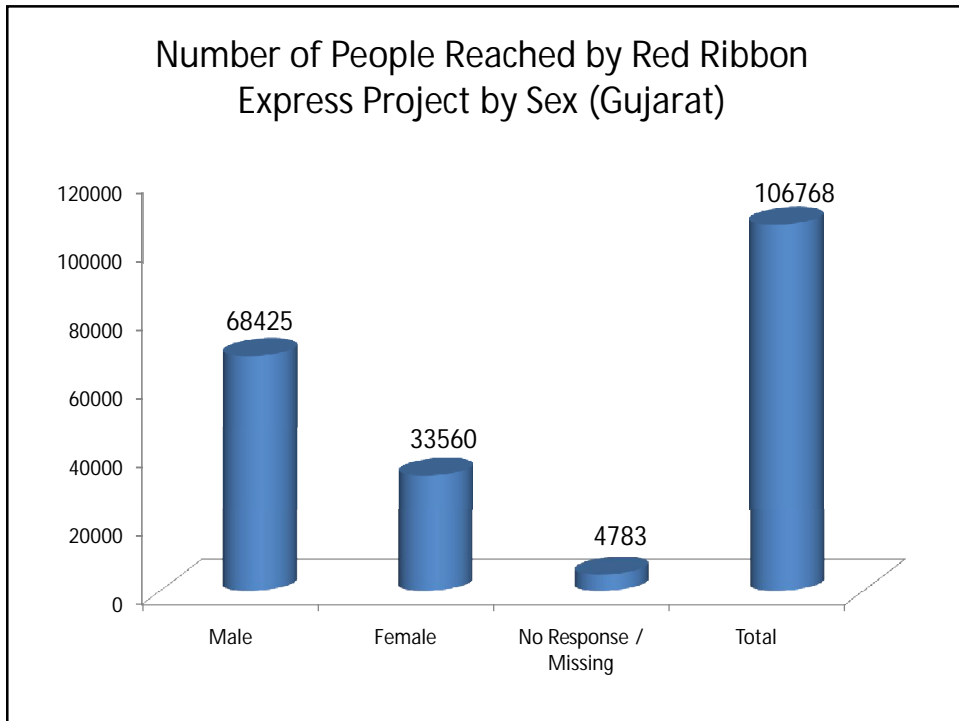

### Journey of Red Ribbon Express in Gujarat (Dec'09-Jan'10)

- 
- 6 Stations
  - 4 Districts
  - 13 Days
  - 4.27 lakhs people were reached through the RRE Campaign including 1.20 lakh people directly reached through Red Ribbon Express
  - Outreach Coverage through Bus - Bike Carvan and Road Shows 1.36 lakh