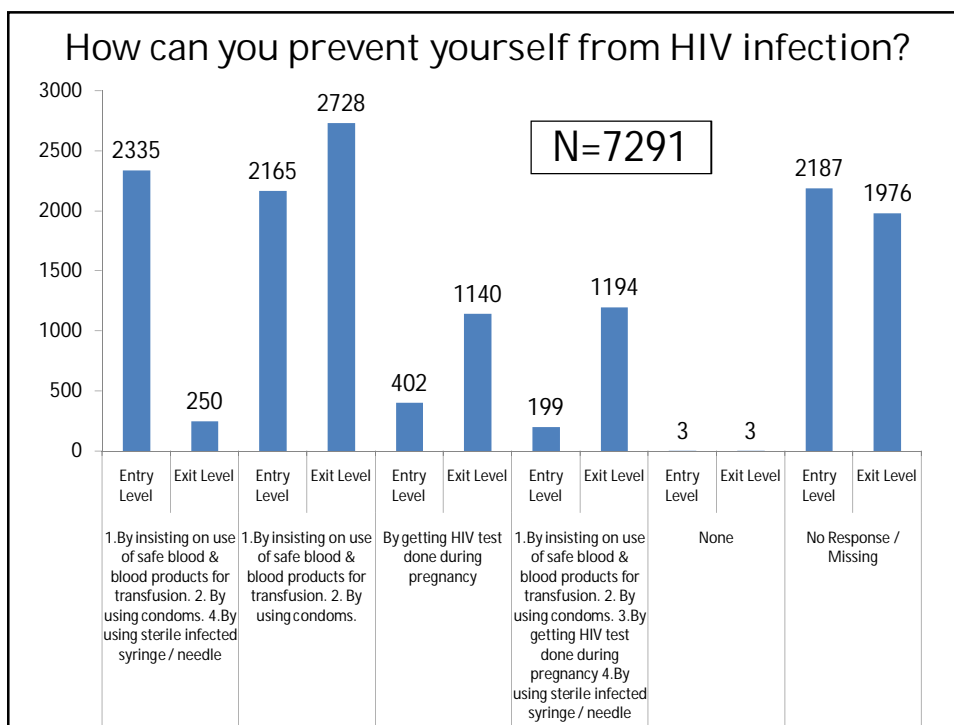

### Journey of Red Ribbon Express in Gujarat (Dec'09-Jan'10)

- 
- 6 Stations
  - 4 Districts
  - 13 Days
  - 4.27 lakhs people were reached through the RRE Campaign including 1.20 lakh people directly reached through Red Ribbon Express
  - Outreach Coverage through Bus - Bike Carvan and Road Shows 1.36 lakh