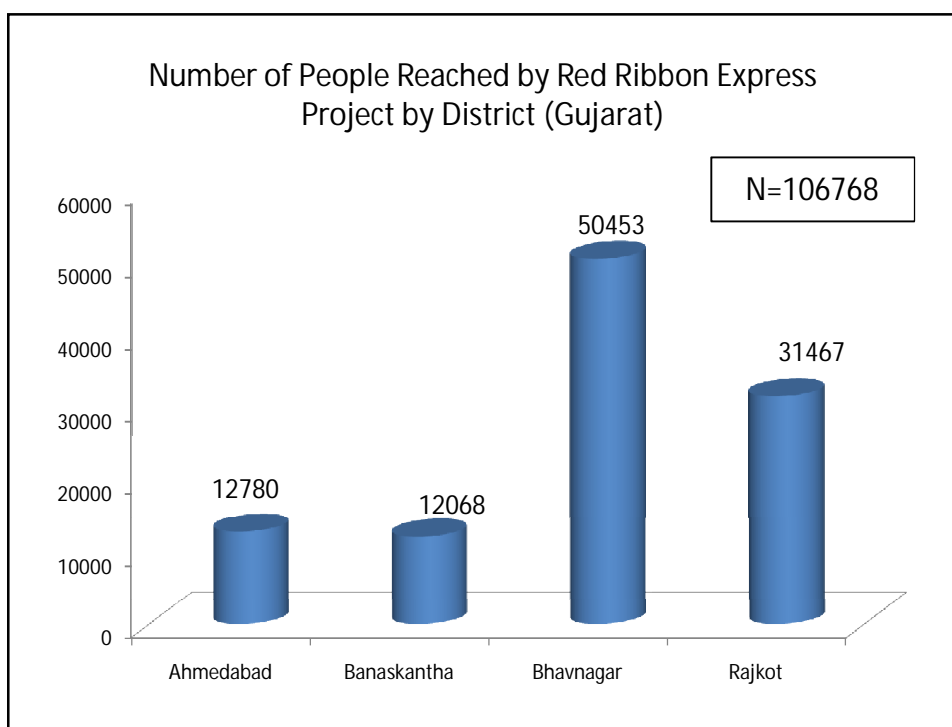

### Journey of Red Ribbon Express in Gujarat (Dec'09-Jan'10)

- 
- 6 Stations
  - 4 Districts
  - 13 Days
  - 4.27 lakhs people were reached through the RRE Campaign including 1.20 lakh people directly reached through Red Ribbon Express
  - Outreach Coverage through Bus - Bike Carvan and Road Shows 1.36 lakh