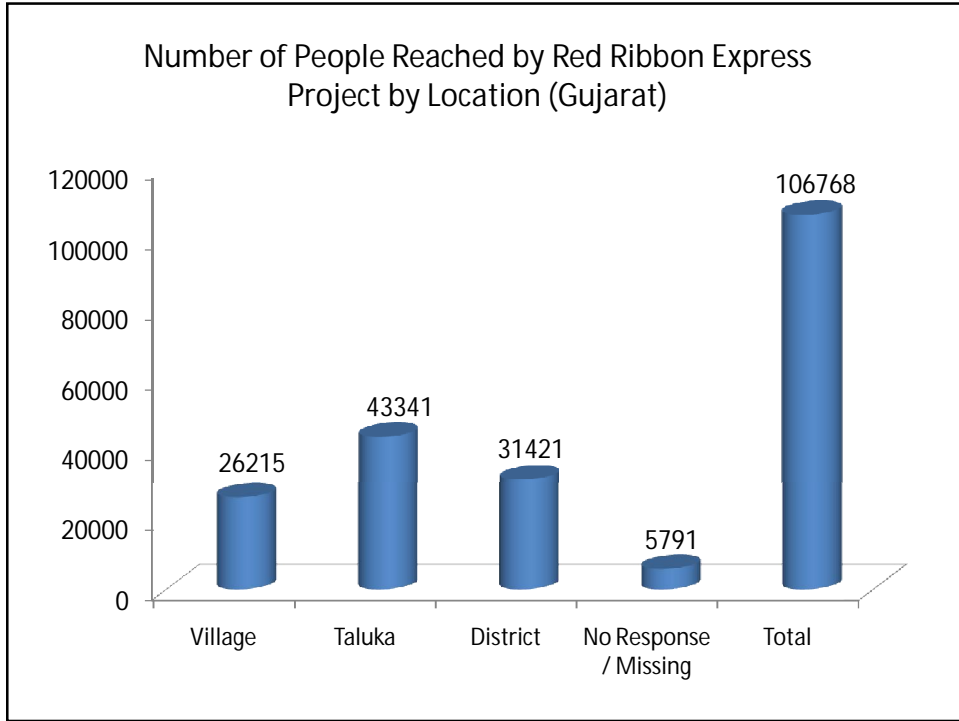

### Journey of Red Ribbon Express in Gujarat (Dec'09-Jan'10)

- 
- 6 Stations
  - 4 Districts
  - 13 Days
  - 4.27 lakhs people were reached through the RRE Campaign including 1.20 lakh people directly reached through Red Ribbon Express
  - Outreach Coverage through Bus - Bike Carvan and Road Shows 1.36 lakh