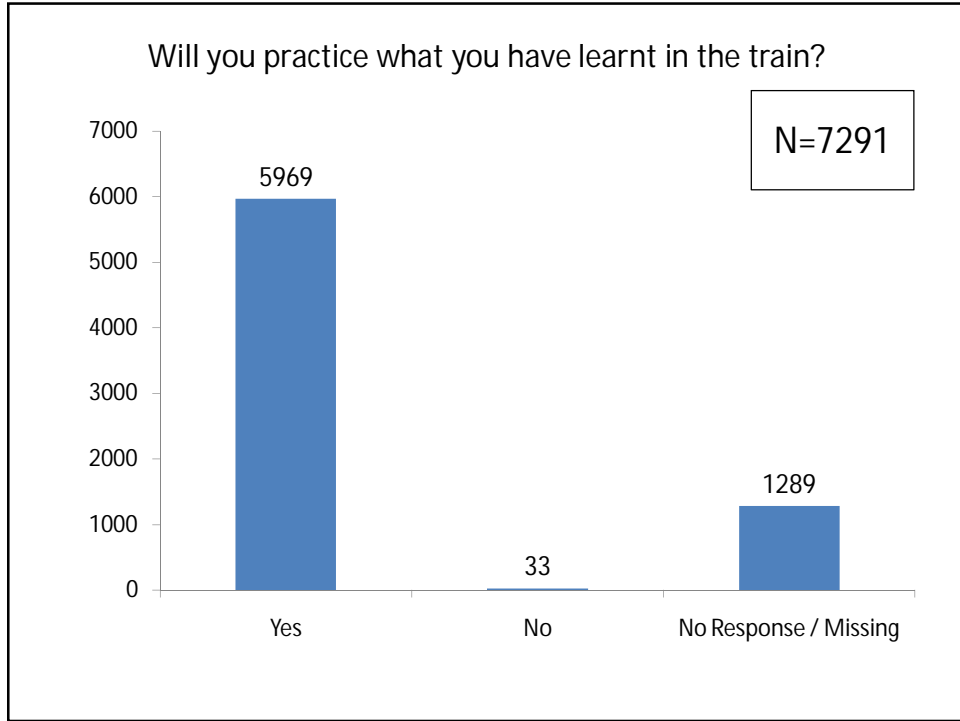

### Journey of Red Ribbon Express in Gujarat (Dec'09-Jan'10)

- 
- 6 Stations
  - 4 Districts
  - 13 Days
  - 4.27 lakhs people were reached through the RRE Campaign including 1.20 lakh people directly reached through Red Ribbon Express
  - Outreach Coverage through Bus - Bike Carvan and Road Shows 1.36 lakh