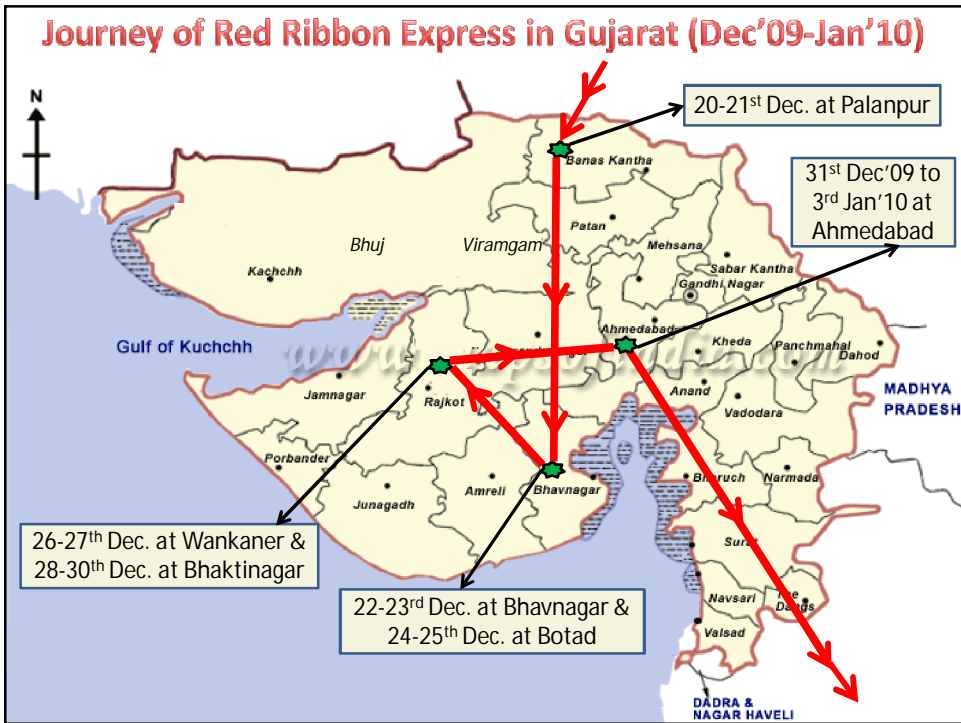

### Journey of Red Ribbon Express in Gujarat (Dec'09-Jan'10)

- 
- 6 Stations
  - 4 Districts
  - 13 Days
  - 4.27 lakhs people were reached through the RRE Campaign including 1.20 lakh people directly reached through Red Ribbon Express
  - Outreach Coverage through Bus - Bike Carvan and Road Shows 1.36 lakh