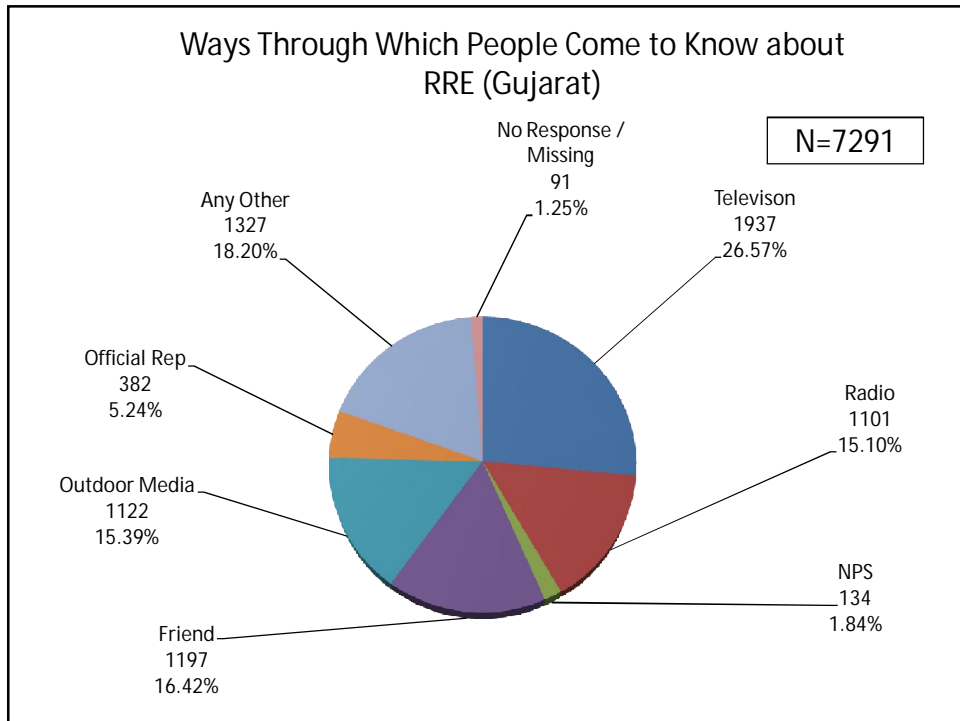

### Journey of Red Ribbon Express in Gujarat (Dec'09-Jan'10)

- 
- 6 Stations
  - 4 Districts
  - 13 Days
  - 4.27 lakhs people were reached through the RRE Campaign including 1.20 lakh people directly reached through Red Ribbon Express
  - Outreach Coverage through Bus - Bike Carvan and Road Shows 1.36 lakh