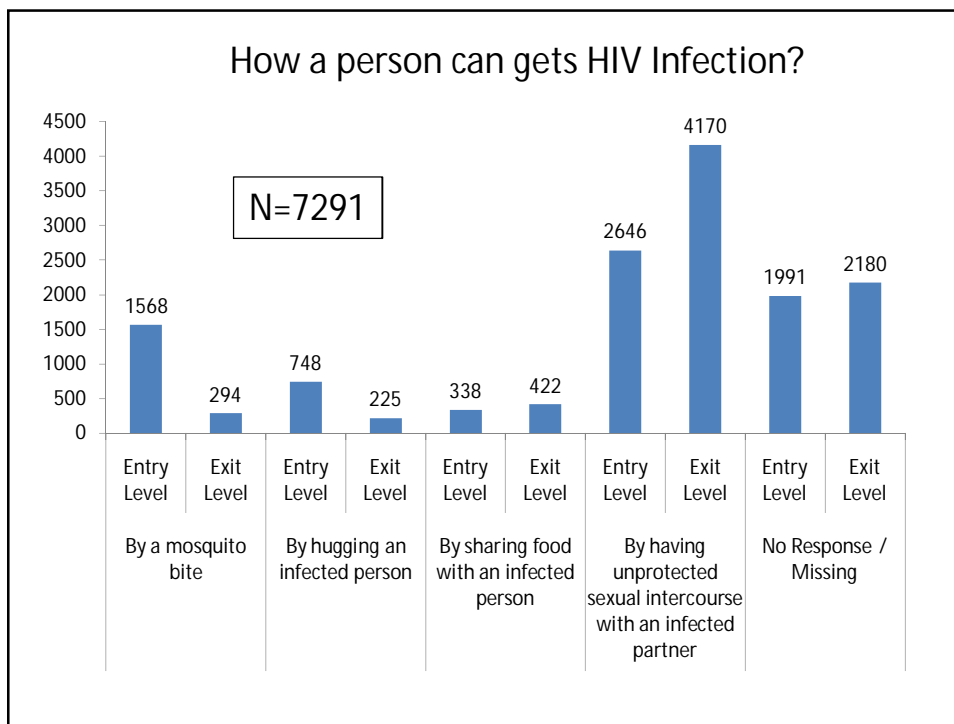

### Journey of Red Ribbon Express in Gujarat (Dec'09-Jan'10)

- 
- 6 Stations
  - 4 Districts
  - 13 Days
  - 4.27 lakhs people were reached through the RRE Campaign including 1.20 lakh people directly reached through Red Ribbon Express
  - Outreach Coverage through Bus - Bike Carvan and Road Shows 1.36 lakh