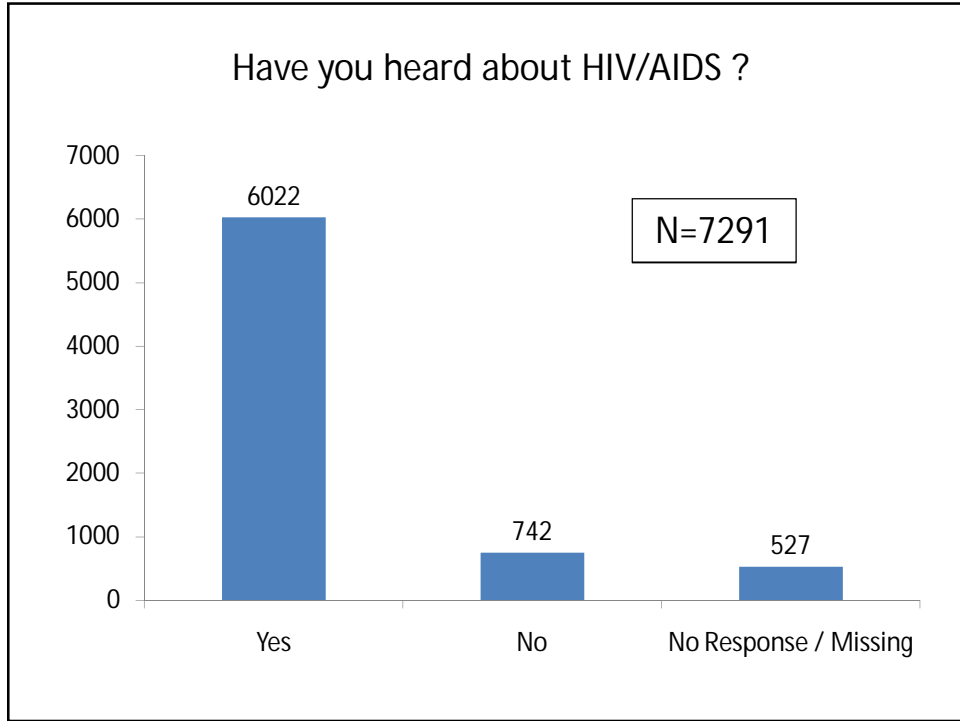

### Journey of Red Ribbon Express in Gujarat (Dec'09-Jan'10)

- 
- 6 Stations
  - 4 Districts
  - 13 Days
  - 4.27 lakhs people were reached through the RRE Campaign including 1.20 lakh people directly reached through Red Ribbon Express
  - Outreach Coverage through Bus - Bike Carvan and Road Shows 1.36 lakh