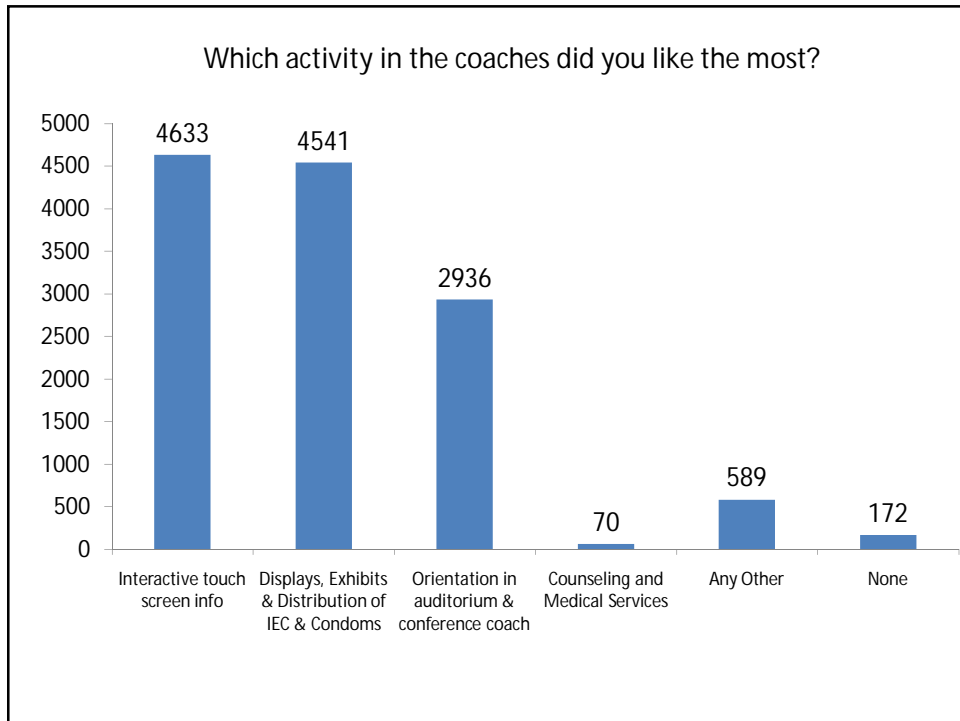

### Journey of Red Ribbon Express in Gujarat (Dec'09-Jan'10)

- 
- 6 Stations
  - 4 Districts
  - 13 Days
  - 4.27 lakhs people were reached through the RRE Campaign including 1.20 lakh people directly reached through Red Ribbon Express
  - Outreach Coverage through Bus - Bike Carvan and Road Shows 1.36 lakh